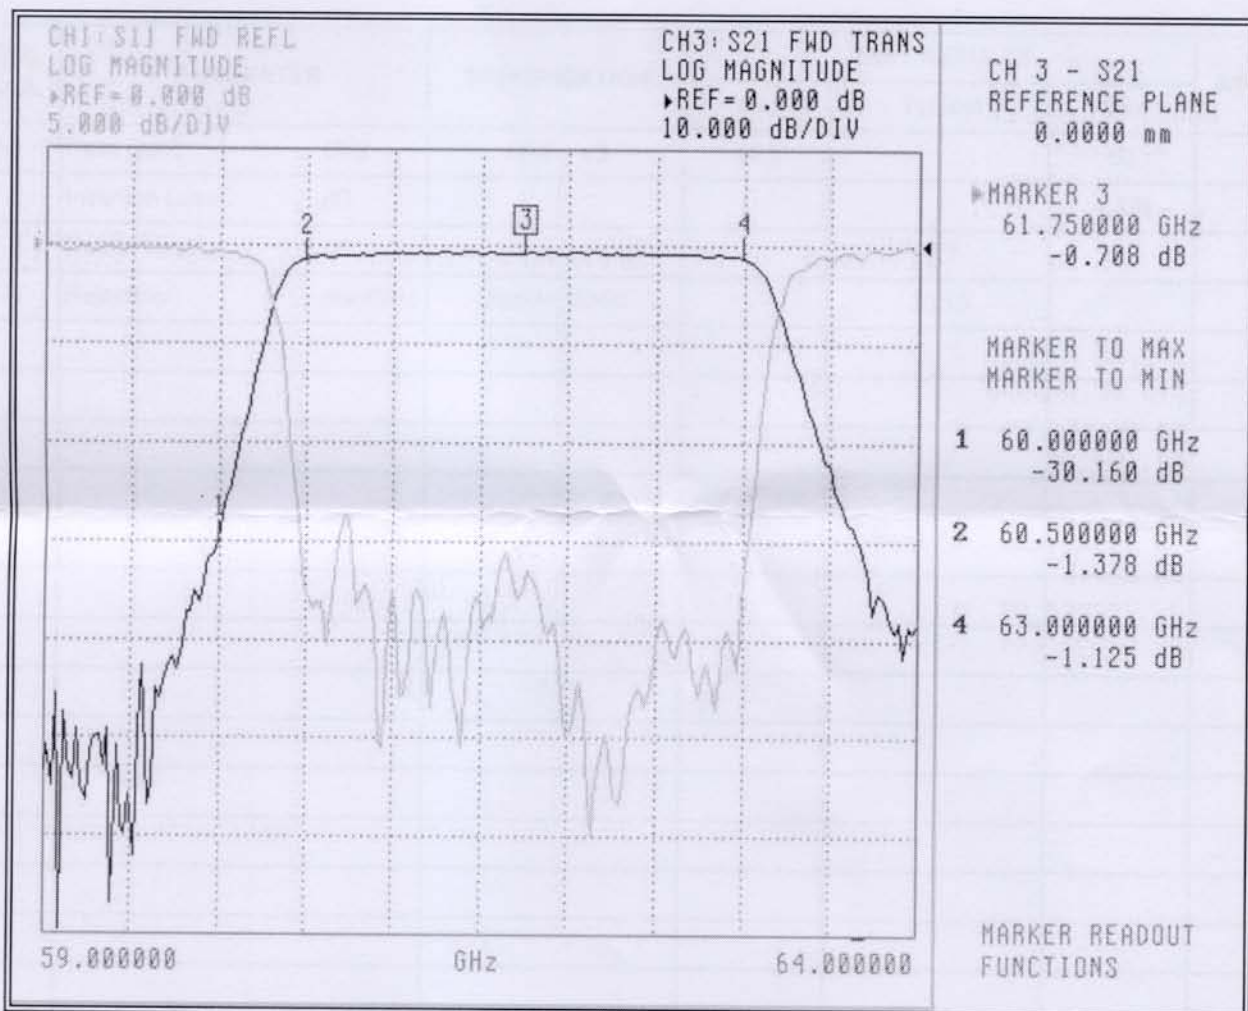

# TEST DATA SHEET

Product Name: Filter  
Part Number: 02040001  
Lot Number: 00000000

Product Name: Filter

Part Number: 02040001

Lot Number: 00000000

Channel

Page 2 of 2 Pages

Channel 1

# TEST DATA SHEET

Figure1. S21 & S11