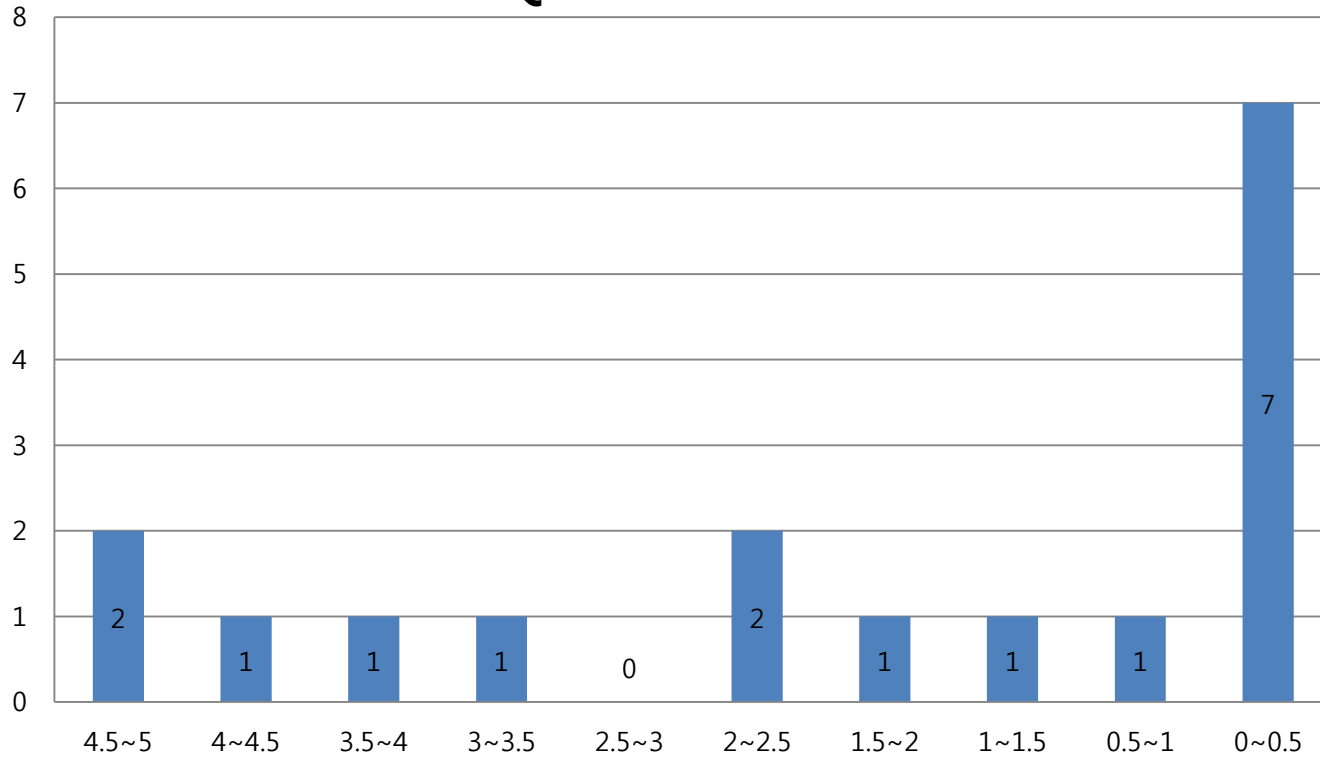

Quiz #1 Results

Avg	2
Stdev	1.79177
응시인원	17