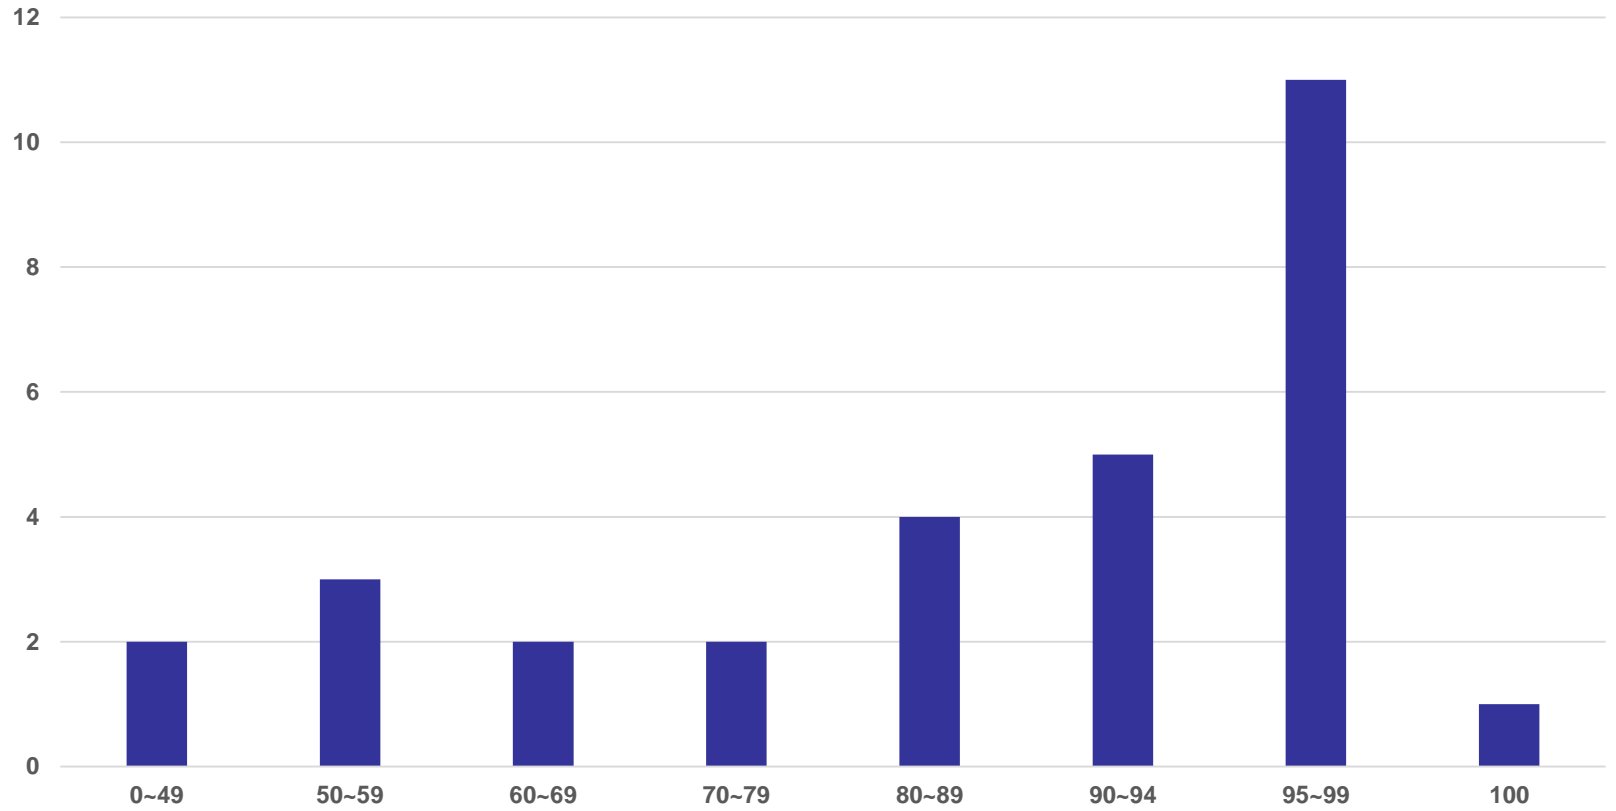

Score Distribution

Project

Average : 81.06