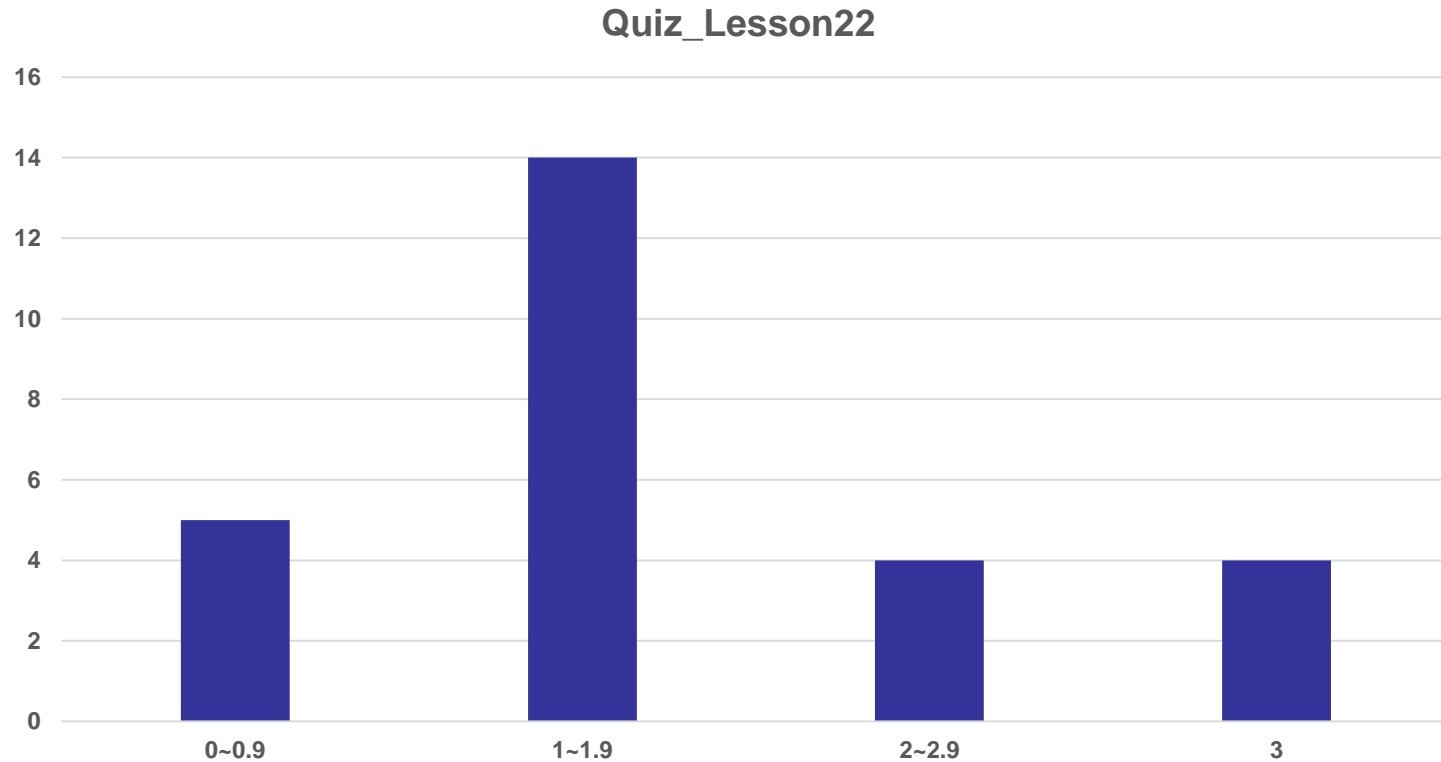

# Score Distribution

Average : 1.56  
# of students : 27  
Absent : 6