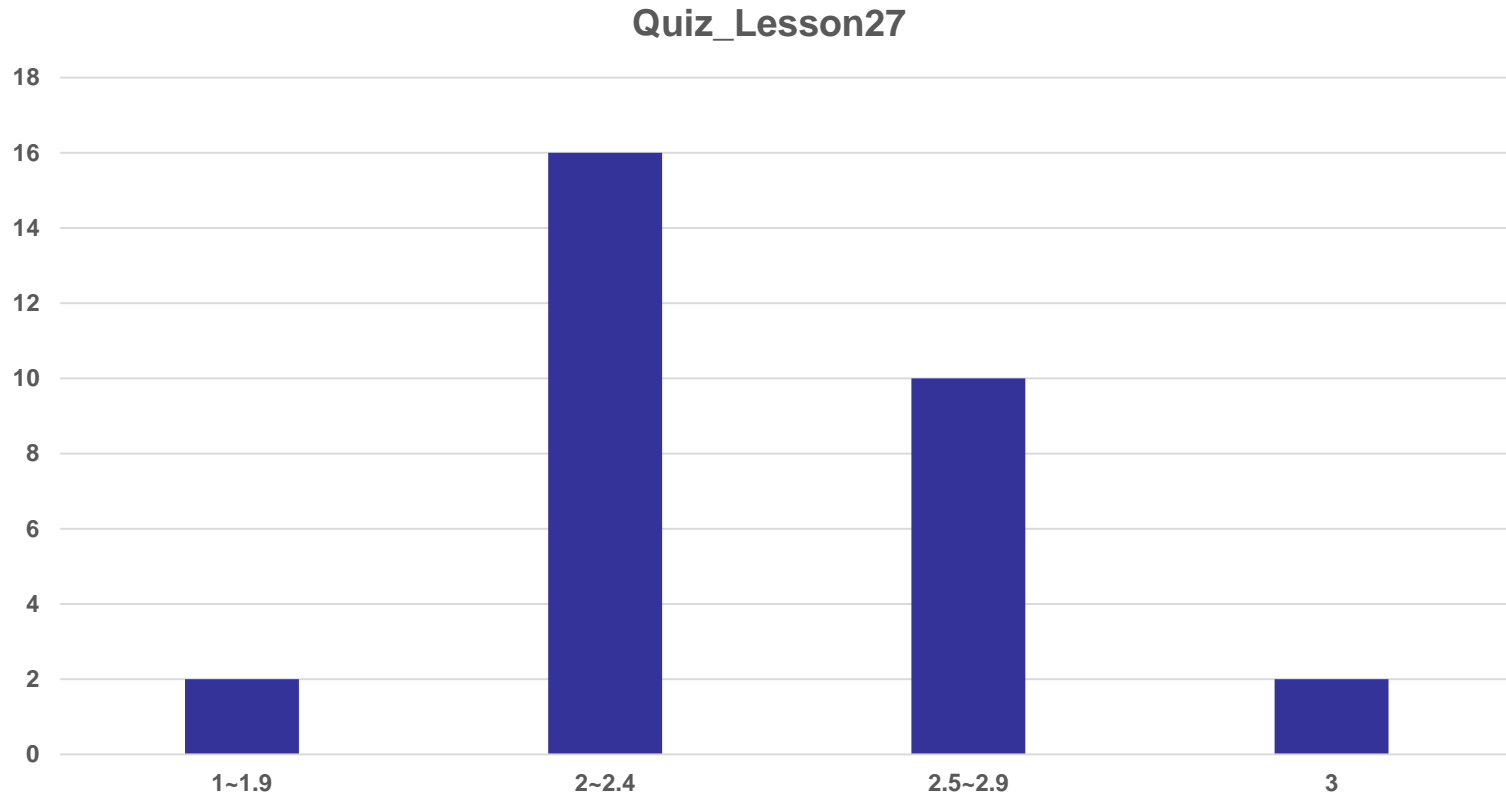

Score Distribution

Average : 2.36
of students : 30
Absent : 2