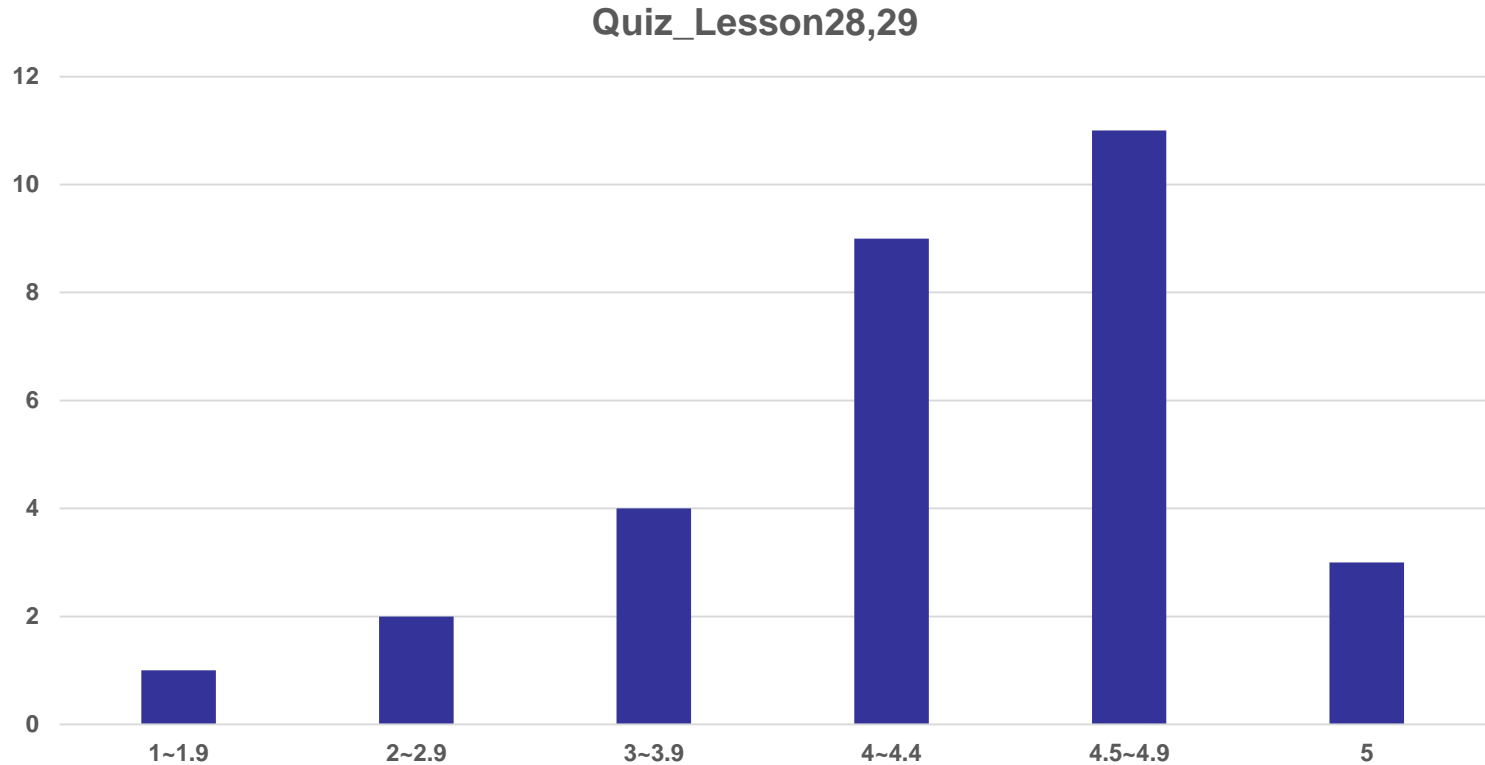

# Score Distribution

Average : 4.18  
# of students : 30  
Absent : 2