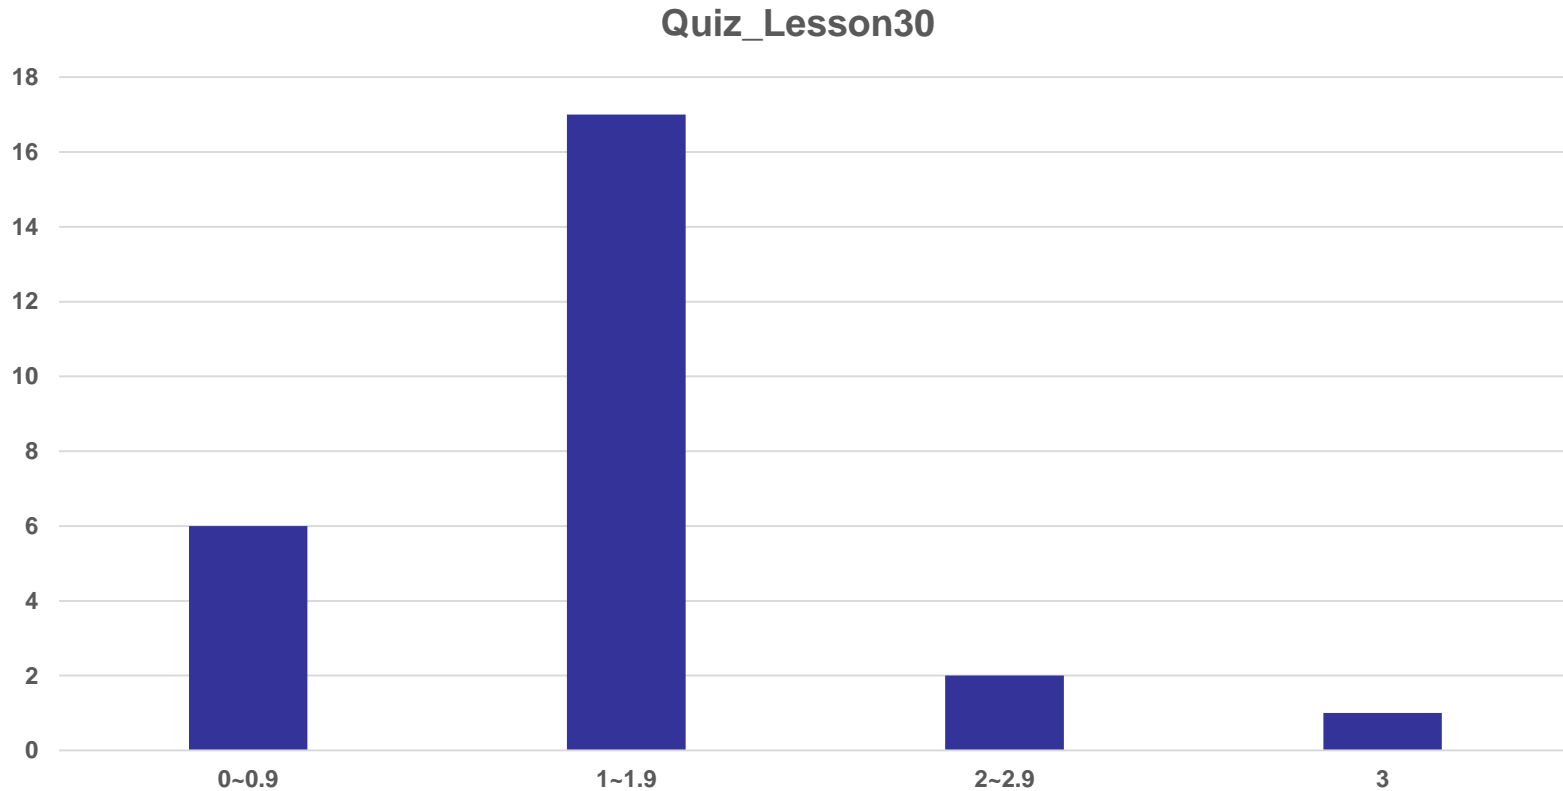

Score Distribution

Average : 1.15
of students : 26
Absent : 6