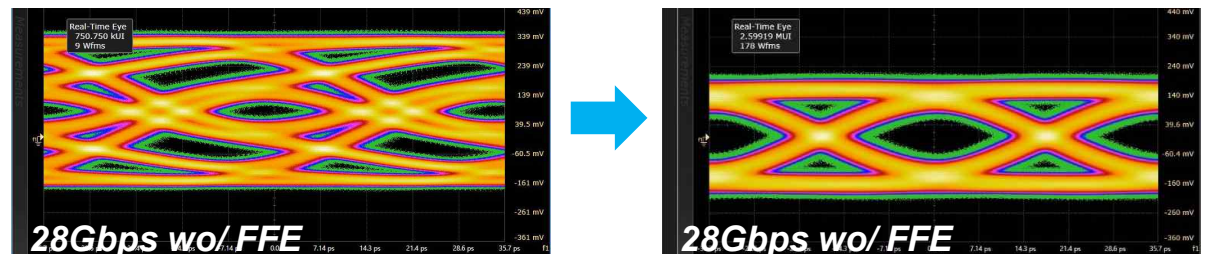

2023-1 Works

- 2022. 07 IDEC MPW 56Gbps PAM4 Single ended LVSTL Driver with toggle enhanced Aux Driver Measurement

Differential mode Driver -6dB channel loss

Single ended Driver -4dB channel loss