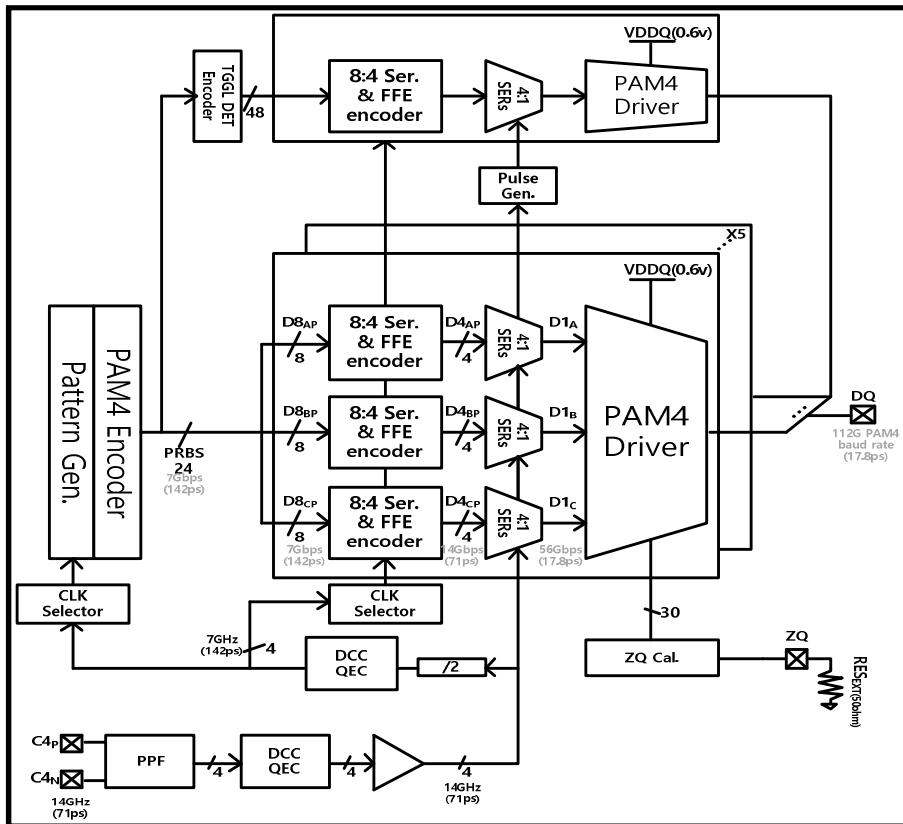

2023-1 Works

- 2022. 07 IDEC MPW 56Gbps PAM4 Single ended LVSTL Driver with toggle enhanced Aux Driver Measurement

Differential mode Driver -6dB channel loss

Single ended Driver -4dB channel loss